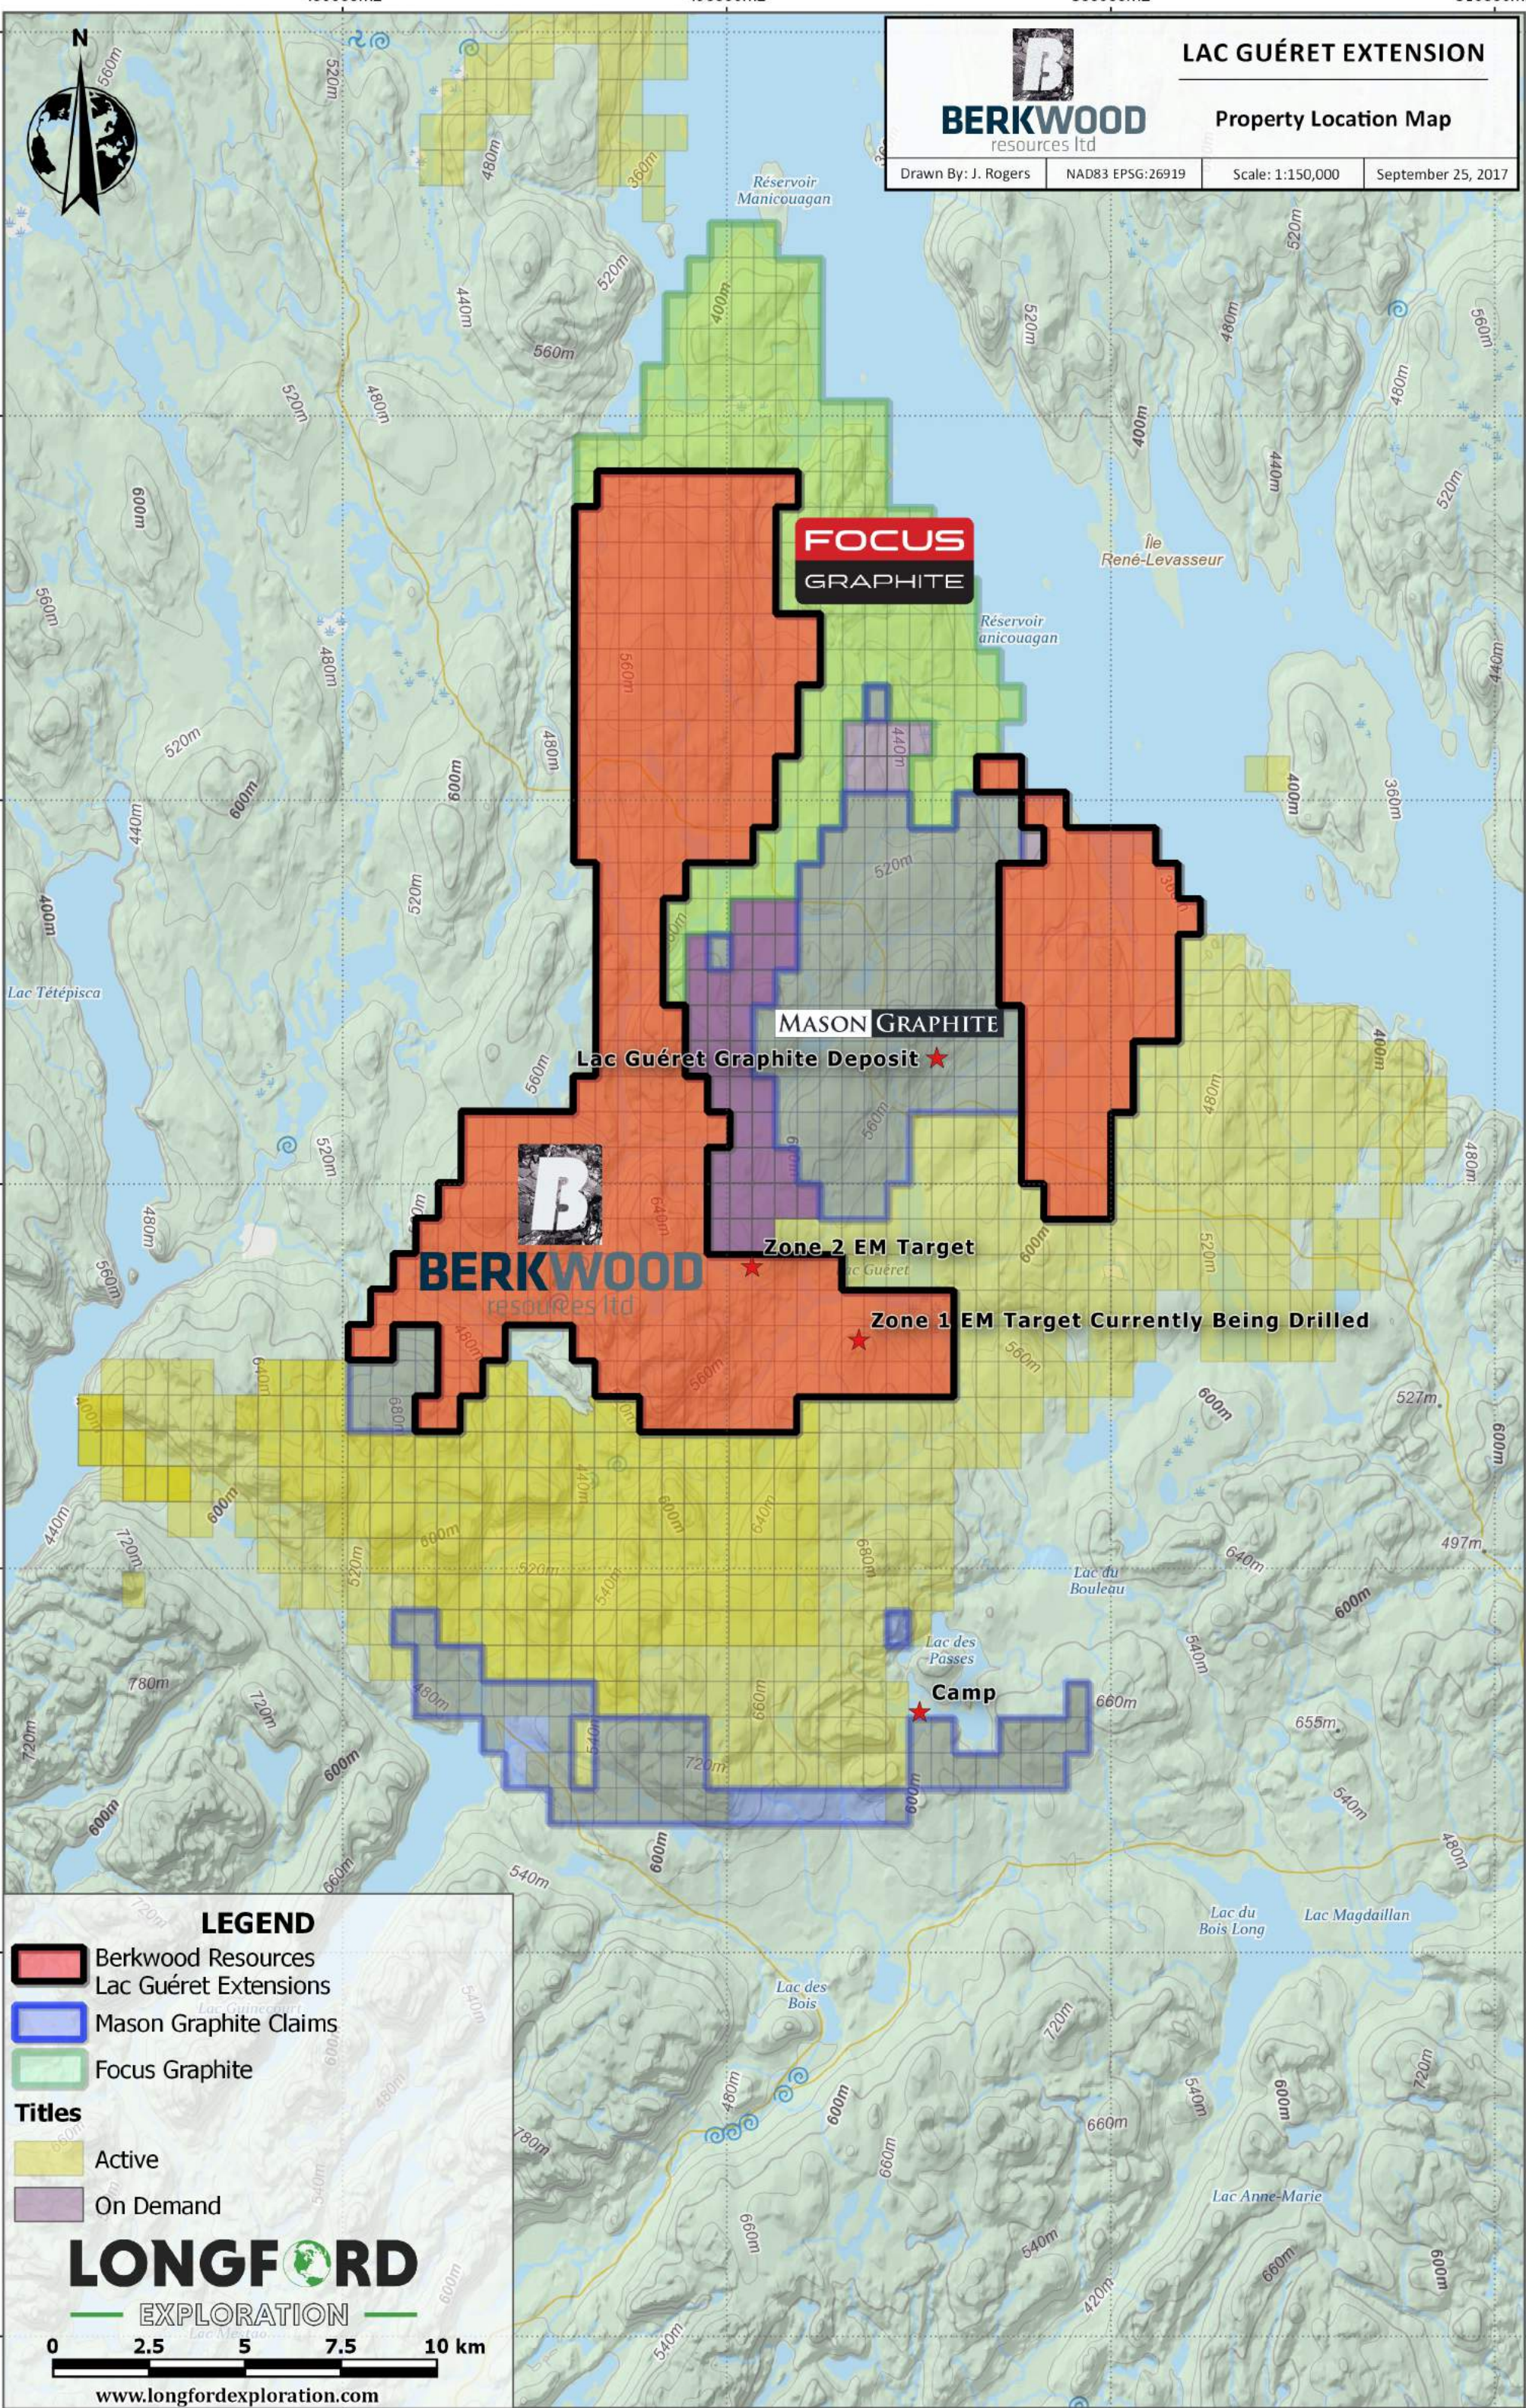

480000mE 490000mE 500000mE 510000mE

5690000mN 5680000mN 5670000mN 5660000mN 5650000mN 5640000mN 5630000mN

LAC GUÉRET EXTENSION

BERKWOOD resources ltd

Property Location Map

Drawn By: J. Rogers

NAD83 EPSG:26919

Scale: 1:150,000

September 25, 2017

FOCUS
GRAPHITE

MASON GRAPHITE

Lac Guéret Graphite Deposit

B
BERKWOOD
resources ltd

Zone 2 EM Target

Zone 1 EM Target Currently Being Drilled

Camp

LEGEND

- Berkwood Resources Lac Guéret Extensions
- Mason Graphite Claims
- Focus Graphite

Titles

- Active
- On Demand

LONGFORD

EXPLORATION

www.longfordexploration.com

480000mE 490000mE 500000mE 510000mE